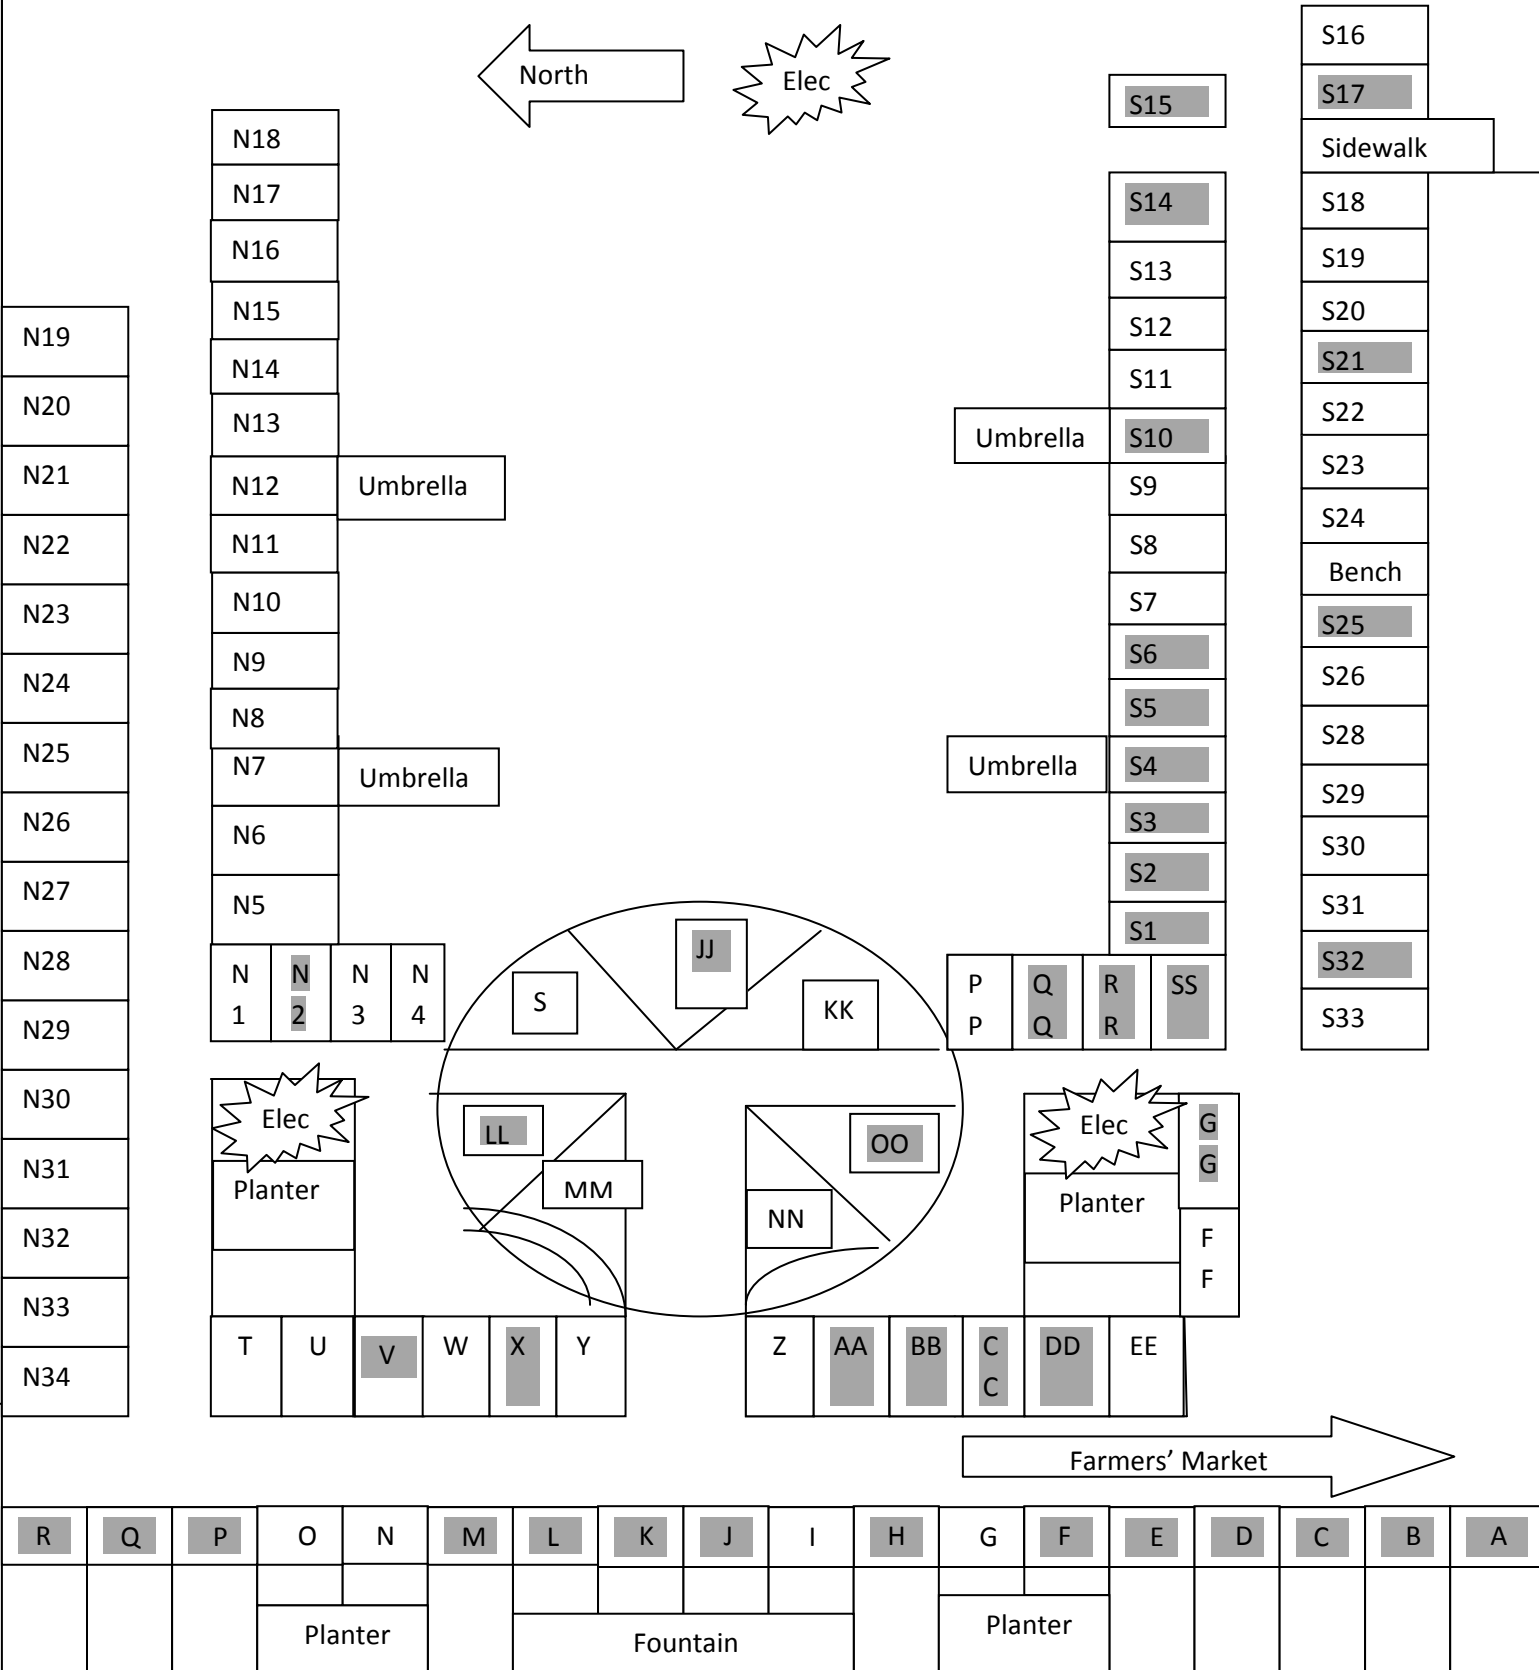

Brookfield Farmers' Market and More 2012 Map

Civic Dr. No Parking, Loading or Unloading. Parking at Venice Club, Larson 's Bkfld Cent. O Behind Safety Bldg.

Access Road Loading and Unloading Only. Parking at Venice Club, Larson Funeral Home, Bkfld Cent. Or behind Safety Bldg.